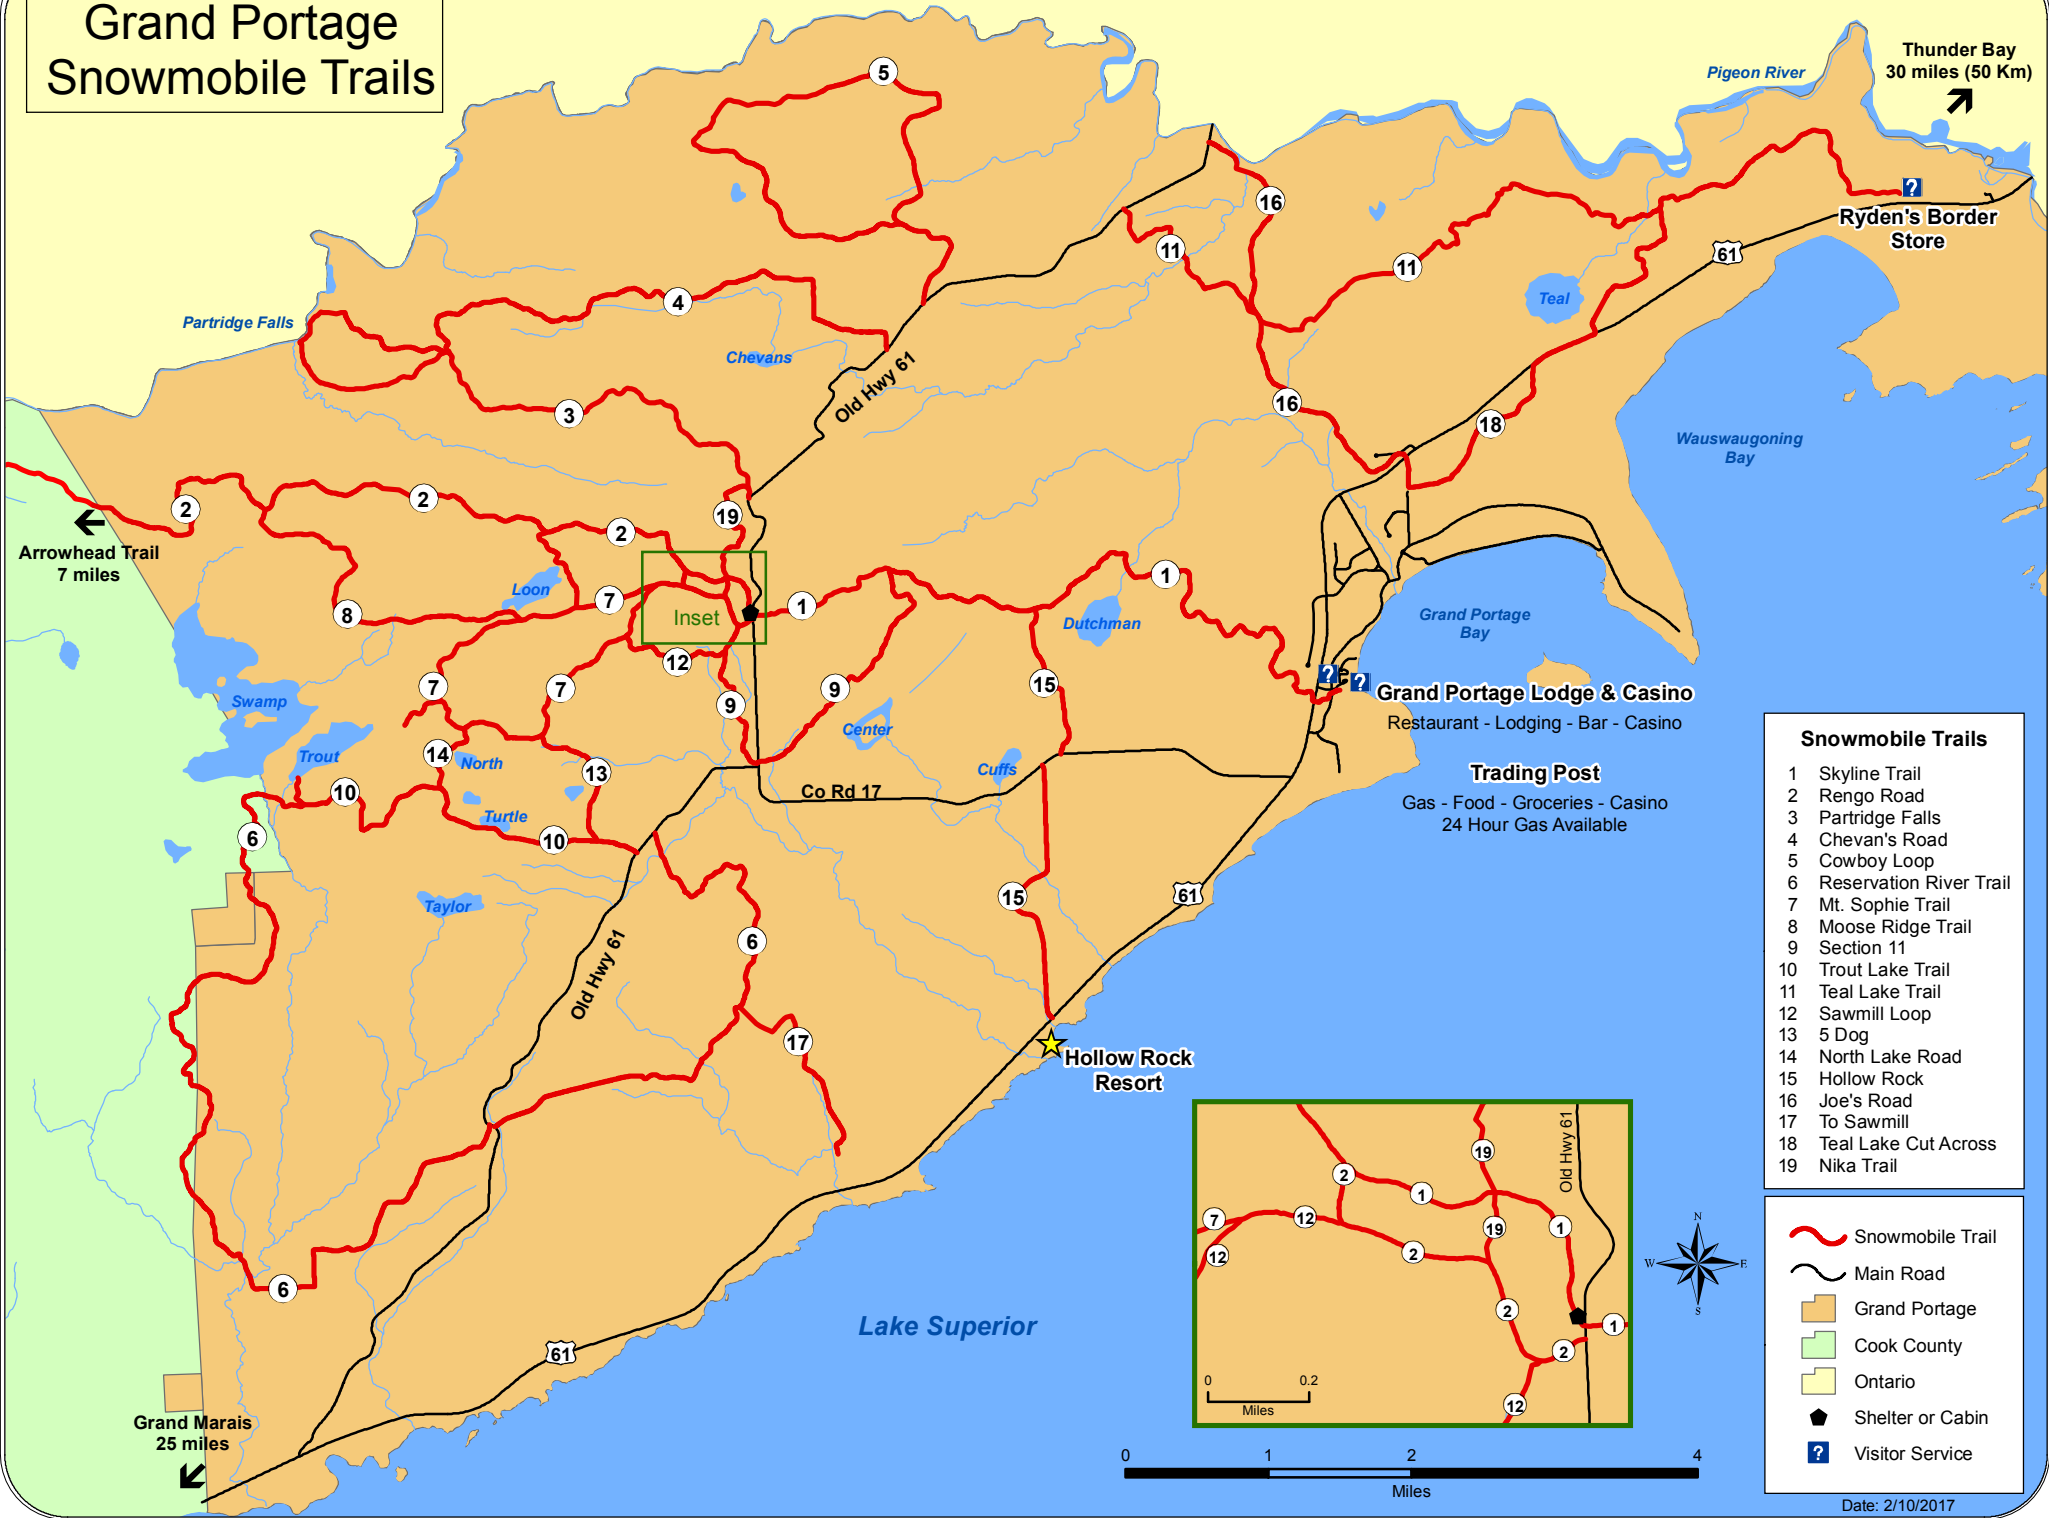

Grand Portage Snowmobile Trails

- Snowmobile Trails**
- 1 Skyline Trail
 - 2 Rengo Road
 - 3 Partridge Falls
 - 4 Chevan's Road
 - 5 Cowboy Loop
 - 6 Reservation River Trail
 - 7 Mt. Sophie Trail
 - 8 Moose Ridge Trail
 - 9 Section 11
 - 10 Trout Lake Trail
 - 11 Teal Lake Trail
 - 12 Sawmill Loop
 - 13 5 Dog
 - 14 North Lake Road
 - 15 Hollow Rock
 - 16 Joe's Road
 - 17 To Sawmill
 - 18 Teal Lake Cut Across
 - 19 Nika Trail

Snowmobile Trail
 Main Road
 Grand Portage
 Cook County
 Ontario
 Shelter or Cabin
 Visitor Service